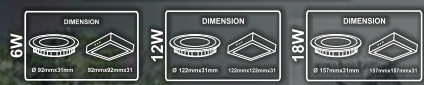

LED DECO LIGHT SERIES