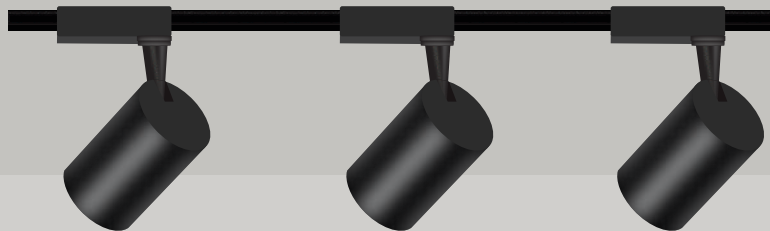

COLOURS AVAILABLE

○ CW ○ NW ● WW

FOLLOW US
<https://www.facebook.com/billtechelectricals.in>
www.billtechelectricals.in

Zero Maintenance

Energy Saving LED

In built Driver

High Heat Resistance

Power Factor >0.95

Mercury Free

Long Life

Very High Lumen/Watt

All dimensions in mm